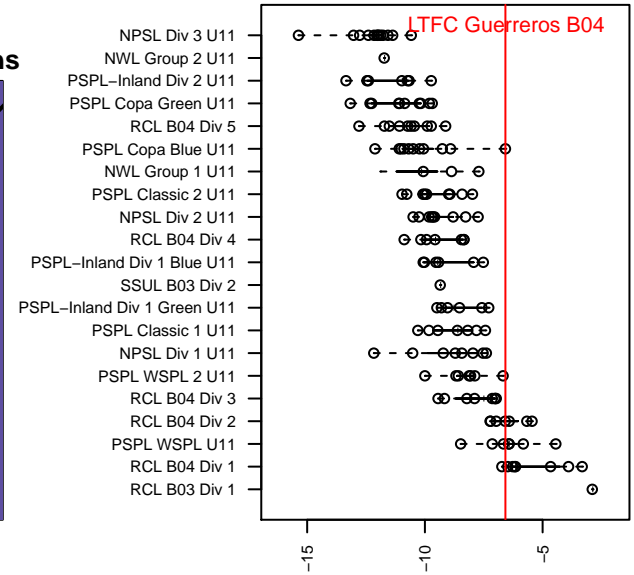

LTFC Guerreros B04

, WA
 B04 total strength=592
 attack=0.55 defense=0.43
 fall league = PSPL Copa Blue U11
 spr league = Spr PSPL Classic 1 U11

alt names used:
 (Ind.) LTFC Guerreros
 LTFC GUERROES
 (Ind.) LTFC Guerreros

Venues played:
 2015 PSPL Copa Blue U11
 2015 PacNW Winter Classic Premier II U11
 2015 Spr PSPL Classic 1 U11

**attack and defense variance (black dot)
relative to other teams
and top 10 in region**

**attack and defense rating
relative to others at age
and all opponents in last 13 months**