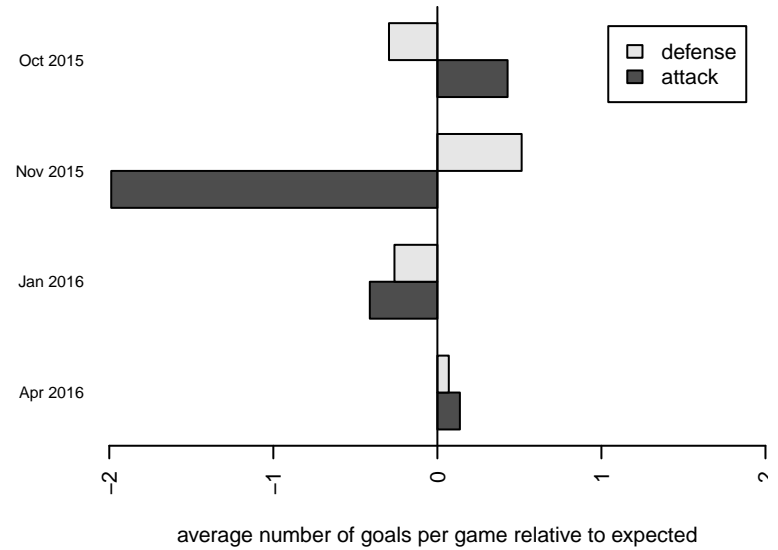

Performance relative to 13 month average