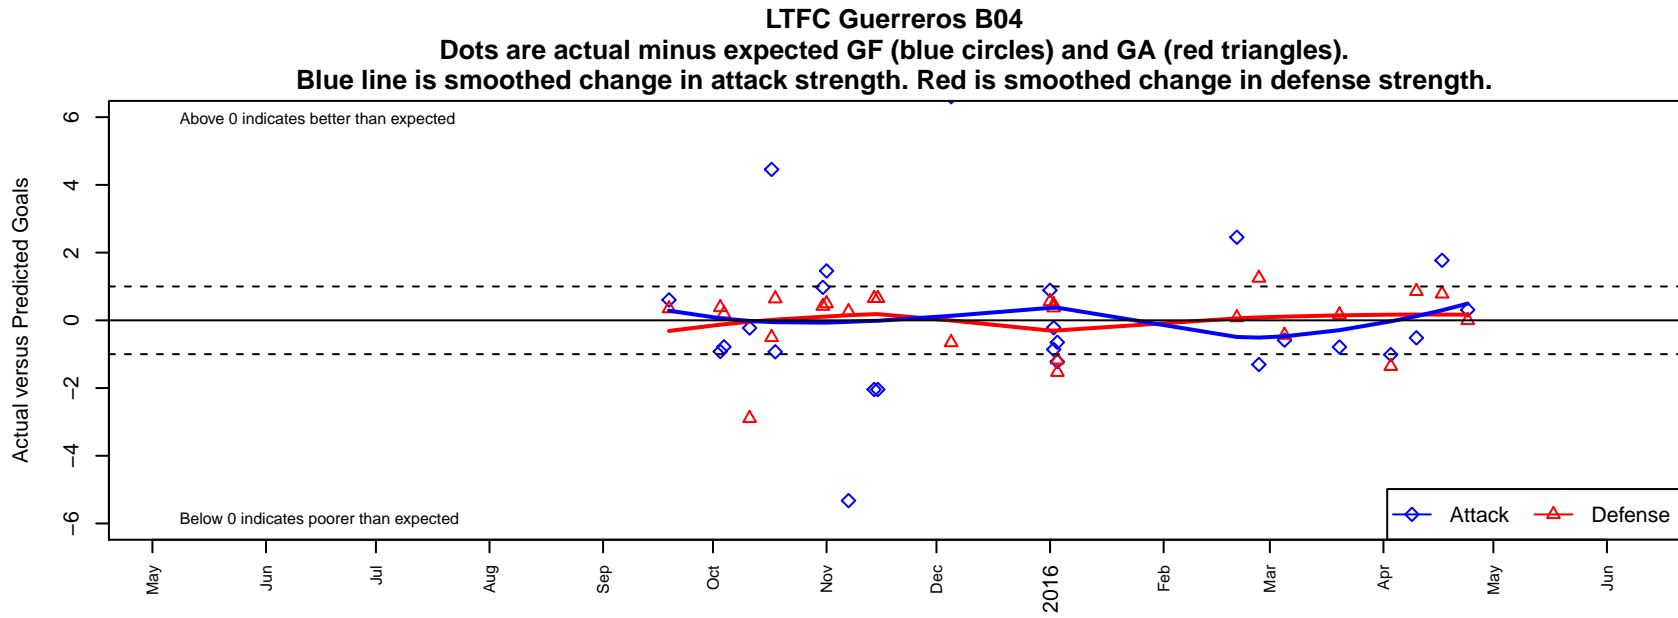

LTFC Guerreros B04

, WA
 B04 total strength=592
 attack=0.55 defense=0.43
 fall league = PSPL Copa Blue U11
 spr league = Spr PSPL Classic 1 U11

alt names used:
 (Ind.) LTFC Guerreros
 LTFC GUERROES
 (Ind.) LTFC Guerreros

Venues played:
 2015 PSPL Copa Blue U11
 2015 PacNW Winter Classic Premier II U11
 2015 Spr PSPL Classic 1 U11

**attack and defense variance (black dot)
relative to other teams
and top 10 in region**

**attack and defense rating
relative to others at age
and all opponents in last 13 months**